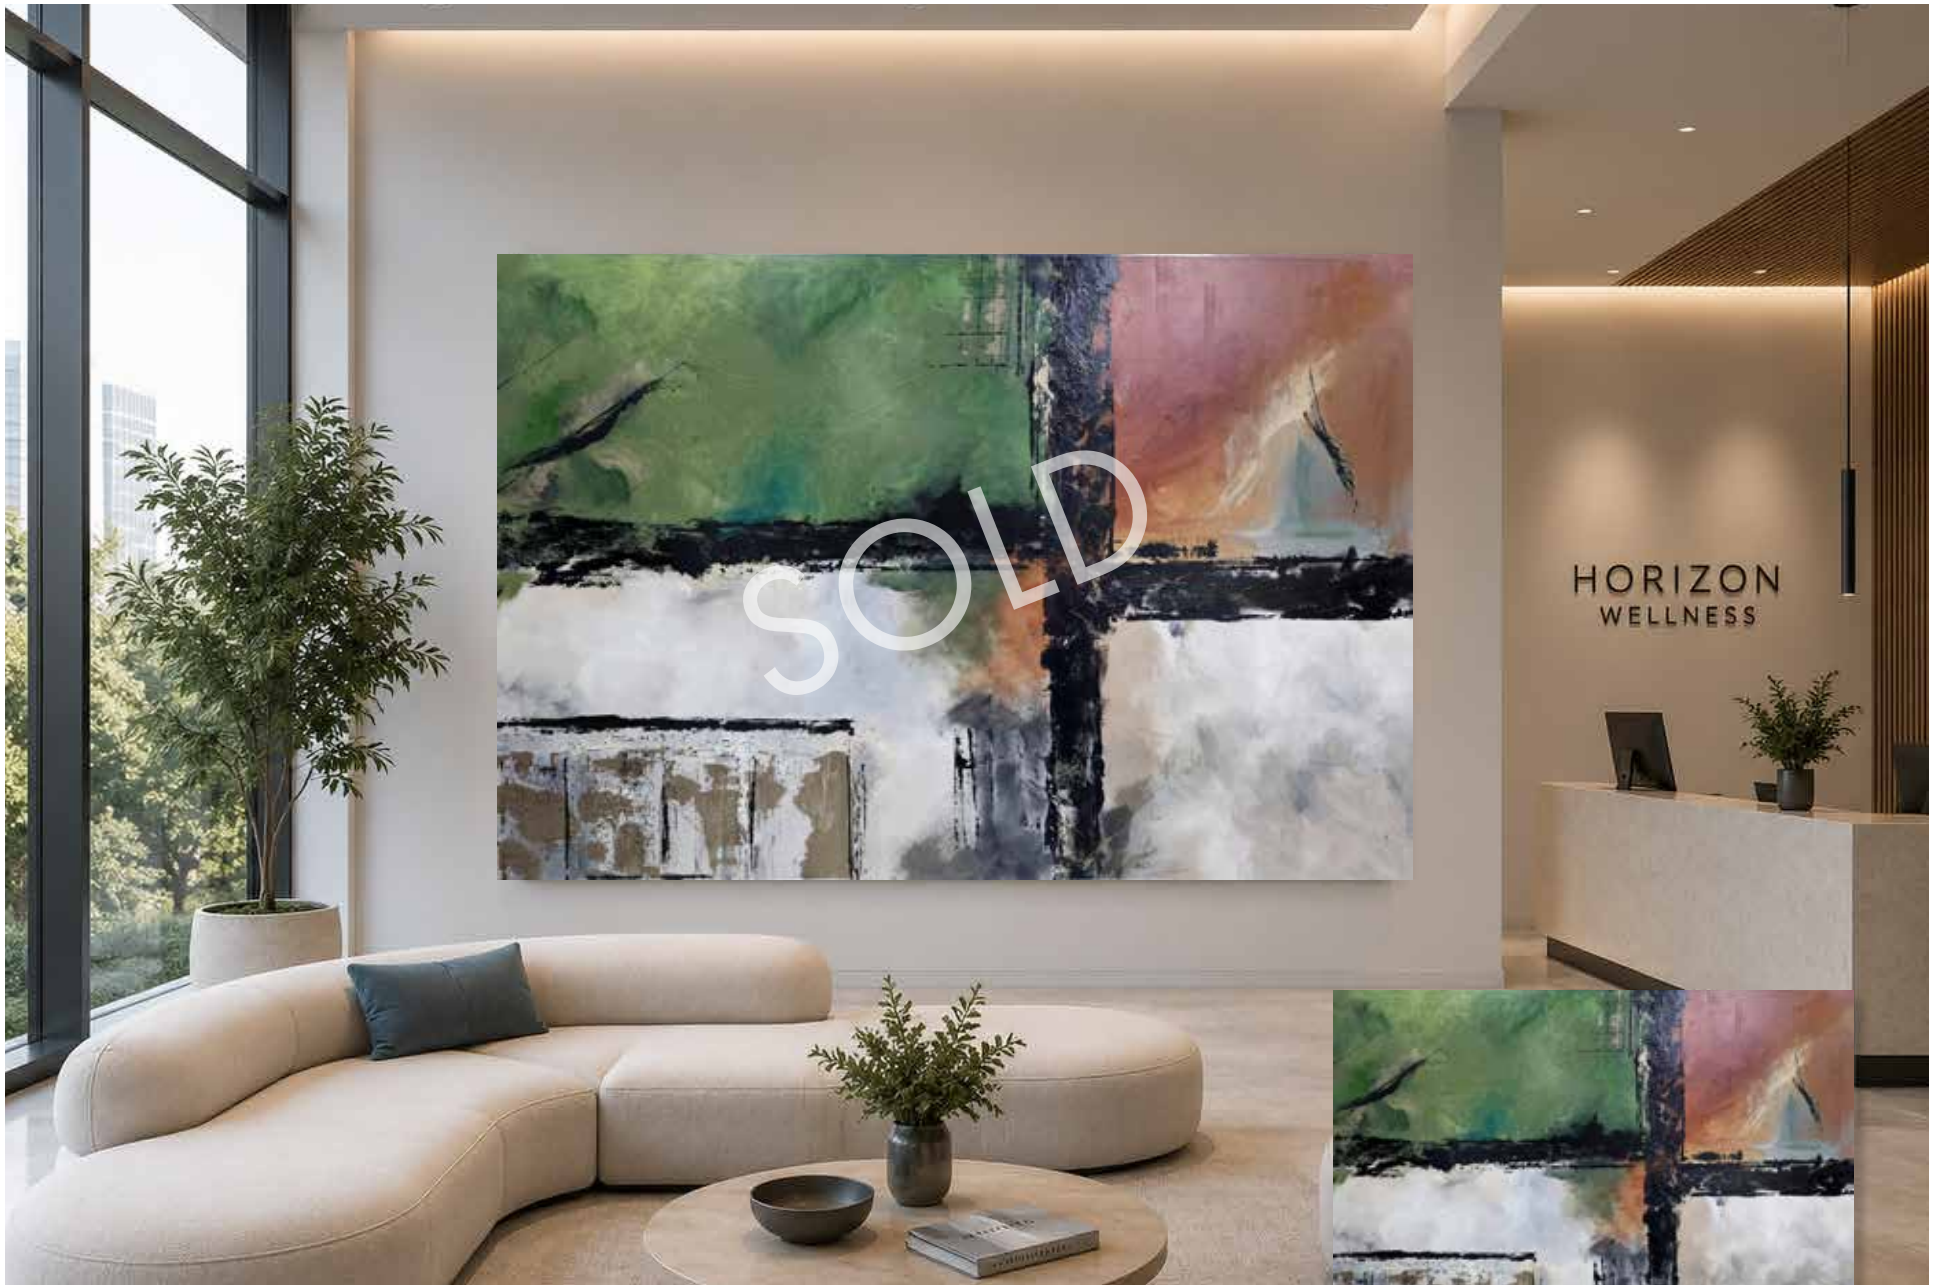

40. #25000-50 60 x 90 THE FOUNTAIN - RECENTLY SOLD