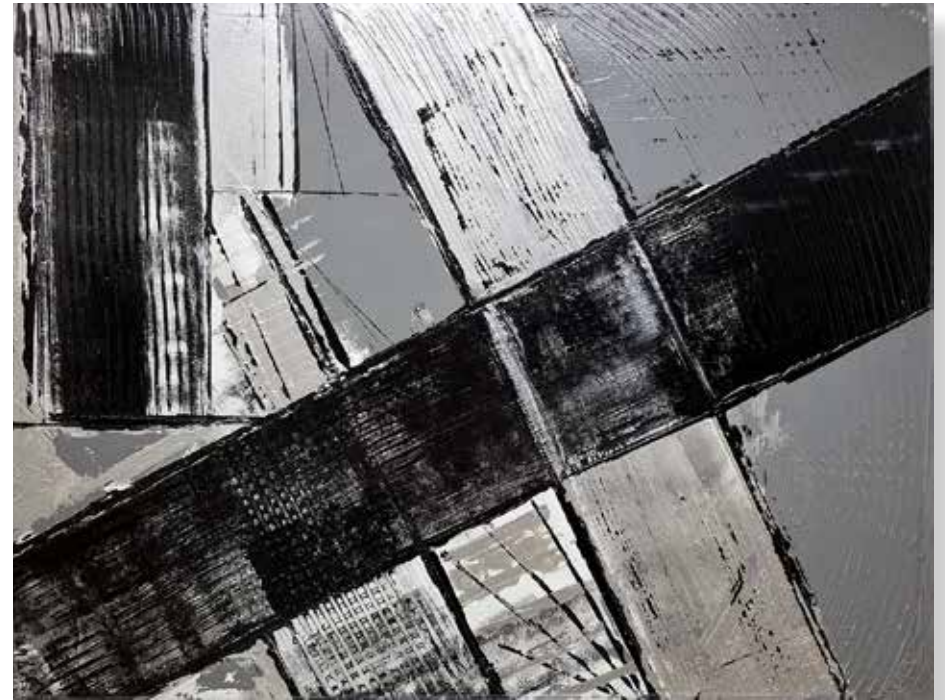

Abstract Acrylic Works by Bill Gordon

DAY DREAM SERIES 36w x 48h \$1595 ea

26. #24000-69 36 X 48 JP TRIBUTE RED

27. #24000-68 36 X 48 JP TRIBUTE RED

28. #24000-00 36 X 48 HASHTAG SERIES

HASHTAG SERIES 36w x 48h \$1595 ea