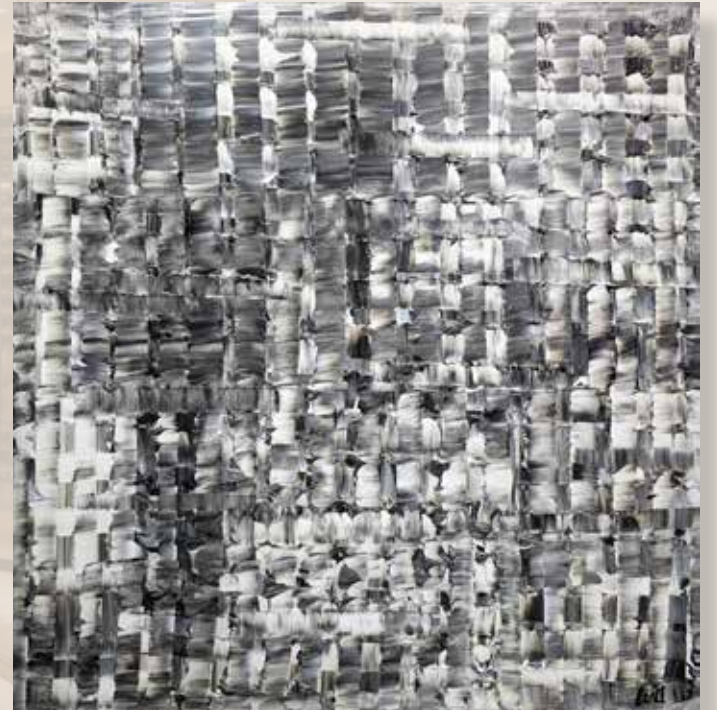

36 x 36 Abstract Acrylic Works by Bill Gordon

6. #24000-50 36 x 36 DAY DREAM SERIES BLACK & WHITE

DAY DREAM SERIES $2650 set, $1350 ea