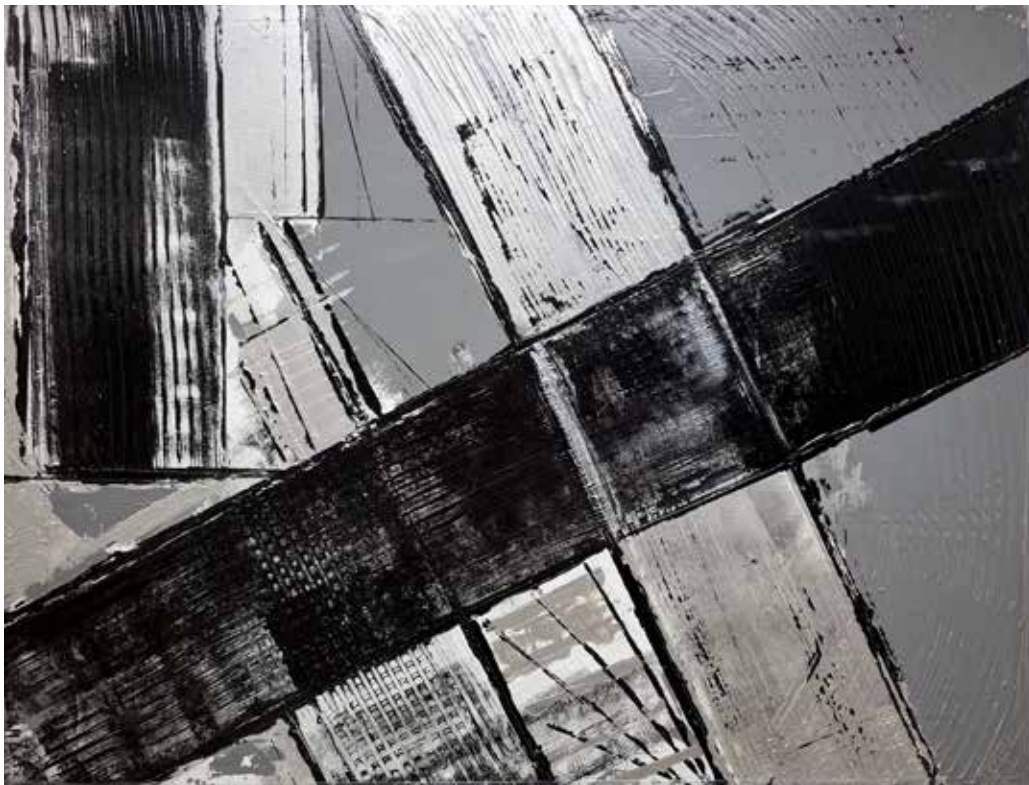

DAY DREAM SERIES (36w x 48h) \$1595 ea

25. #24000-56 36 X 48 DAY DREAMS BLUE TEAL LIME

26. #24000-68 36 X 48 JP TRIBUTE RED

27. #24000-69 36 X 48 JP TRIBUTE RED

HASHTAG SERIES (36h x 48w) \$1595 ea

28. #24000-00 36 X 48 HASHTAG SERIES