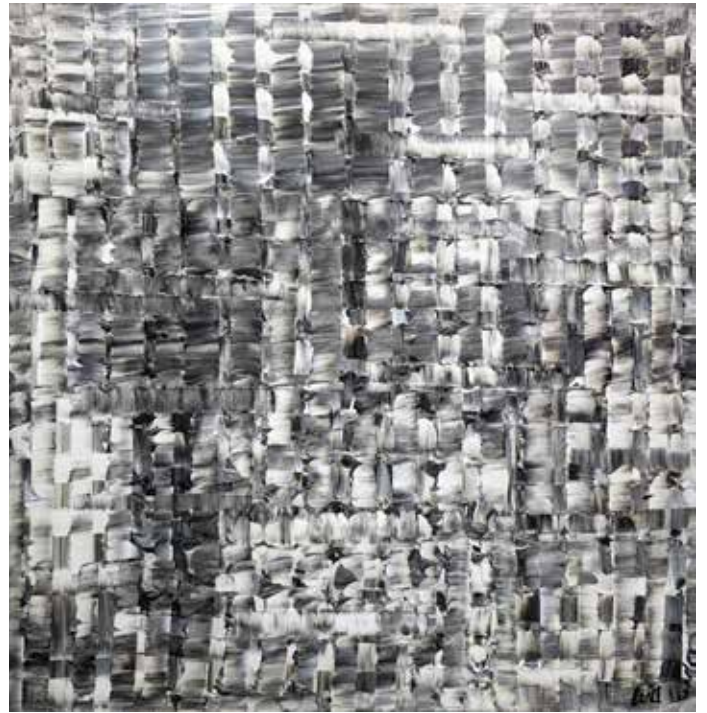

1. #24000-45 36 x 36 DAY DREAM SERIES I (Multi Colors)

2. #24000-46 36 x 36 DAY DREAM SERIES II (Multi Colors)

NOTE: Photos are just for representation, seeing them in person the colors are electric.

3. #24000-45 36 x 36 DAY DREAM SERIES I (Purple / Blue)

4. #24000-45 36 x 36 DAY DREAM SERIES II (Purple / Blue)

DAY DREAM SERIES \$2650 set, \$1350 ea

5. #24000-45 36 x 36 DAY DREAM SERIES
MULTI COLOR

6. #24000-50 36 x 36 DAY DREAM SERIES BLACK & WHITE

7. #24000-90 36 x 36 MULTI COLOR